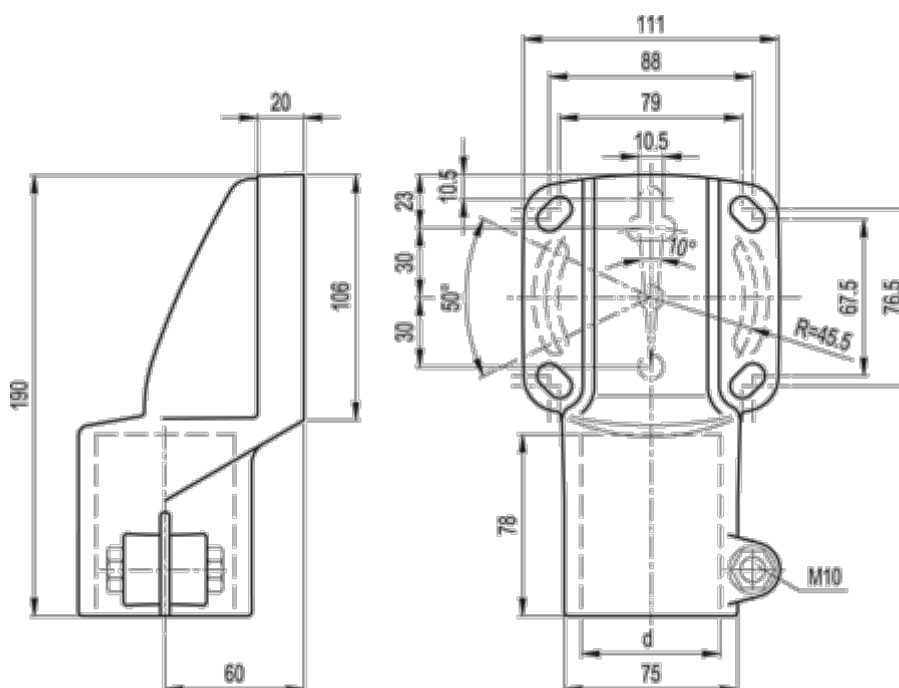

Data Sheet

Article number: 2310419792

Description: E+G Side mounting top bracket
TLSB-48-A

Measures

d (inch) = 1 1/2 GAS
d mm = 48,3
Weight (g) = 430